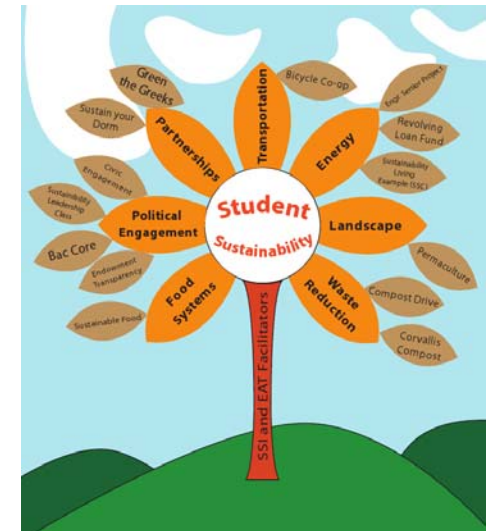

Permaculture and Composting

The OSU Permaculture Alliance is creating a permaculture site on campus, where the club and the Permaculture Design class will put theory into practice.

They study sustainable agriculture techniques including composting and companion planting.

Get Involved!

- Contact us and inquire about our most current projects.
- Visit the SSC and get to know staff, volunteers, and your resources.
- Participate in events—staffing or attending!
- Help with composting, gardening, and landscaping.

Student Sustainability Initiative

at Oregon State University

Supporting student efforts to create a sustainable community at OSU through opportunity, education, and action.

What is the SSI?

The **Student Sustainability Initiative** is a student fee-funded organization whose mission is to educate citizens and students about sustainable practices while actively reducing the ecological footprint left behind by the OSU community.

The SSI funds and supports events, student grants, activities, and causes that benefit students, staff, and community members.

What is the SSC?

The **Student Sustainability Center**—a recently renovated house located on the corner of **SW 15th and Western**—serves as a community resource and living example of sustainable practices! The center regularly hosts group meetings, movie showings and event planning sessions. The SSC also has a library with information on a variety of subjects, and the property around the center is now a developing permaculture garden.